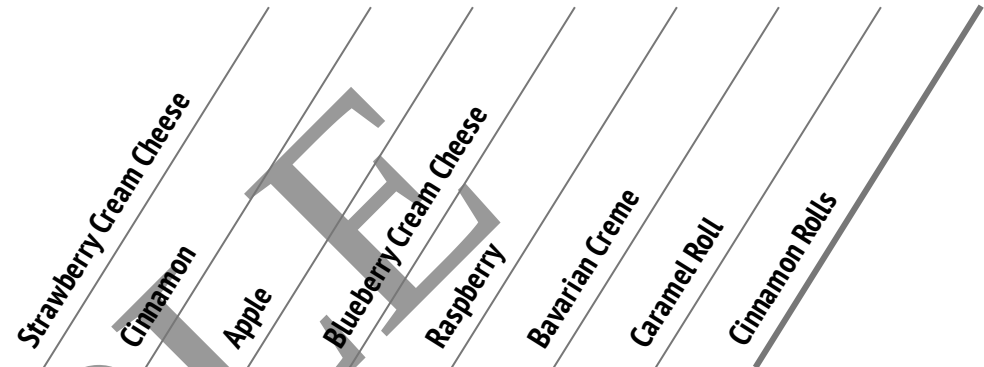

- Research Shows - Parents like to know what the money is being used for!
- How much money are you looking to raise?
- How many sellers do you have?
- We customize your incentive toward your group goal!

Start Date
9/1/2022

Return Order
9/15/2022

Delivery Date
09/29/2022

*Sample Dates

Name: _____ Phone: _____

Email: _____

Teacher: _____

Group: ABC School 8th Grade Class

Please Make Checks Payable to: ABC School 8th Grade Class

Questions? Contact: ABC School 123-456-7890

Order these and more online at:
<https://my.mcmfundraising.com/signup/58LP>

Name	Phone
1	Parent's Order
2	
3	Check with Aunts and Uncles?
4	
5	Can Mom or Dad sell at work?
6	
7	Grandma's order
8	
9	Check with siblings
10	

Butter Braid Pastry - $15.00							Total Items	Total $	
Butter Braid Pastry and Simply Shipped Collection									
Butter Braid Pastry									
Items Sold				Your Profit					
750+ Items				$6.20					
175 - 749				$6.00					
95 - 174				$4.50					
Under 95				$3.50					
*Please note - under 50 items may result in your delivery date and/or time to change.									
• Partial Case Ordering		• No up-front Cost or Contracts		• Personalized Delivery		• Free Customized Flyers			
For more information:									
Visit us at my.mcmfundraising.com Or call 860-375-8138									
SCC	CINN	APPLE	BCC	RASP	BAV CR	CARAMEL ROLL	CINN ROLL	Total Items	Total $

Sign Up Here ↓

SCAN ME

Sales Tips:

1. Ask Family and Friends to help you!
2. Introduce yourself and your organization.
3. Smile, be polite and thank them for their order.
4. Do not sell door to door without adult supervision.
5. Collect money when taking orders.
6. Bring a cooler for distribution of large frozen orders!

- All products are produced in a plant that processes nuts.
- Check our website for ingredient listings.

MCM Fundraising, Inc. New England Exclusive Fundraising Distributors of Butter Braid® Pastries, Joyful Traditions Cake Rolls, Lyman Orchards® Pies, Classic Cookie Dough, Simply Shipped Collection, Emma's Gourmet Popcorn
860-375-8138 - my.mcmfundraising.com

All pies are certified Kosher All cookie dough is certified Kosher